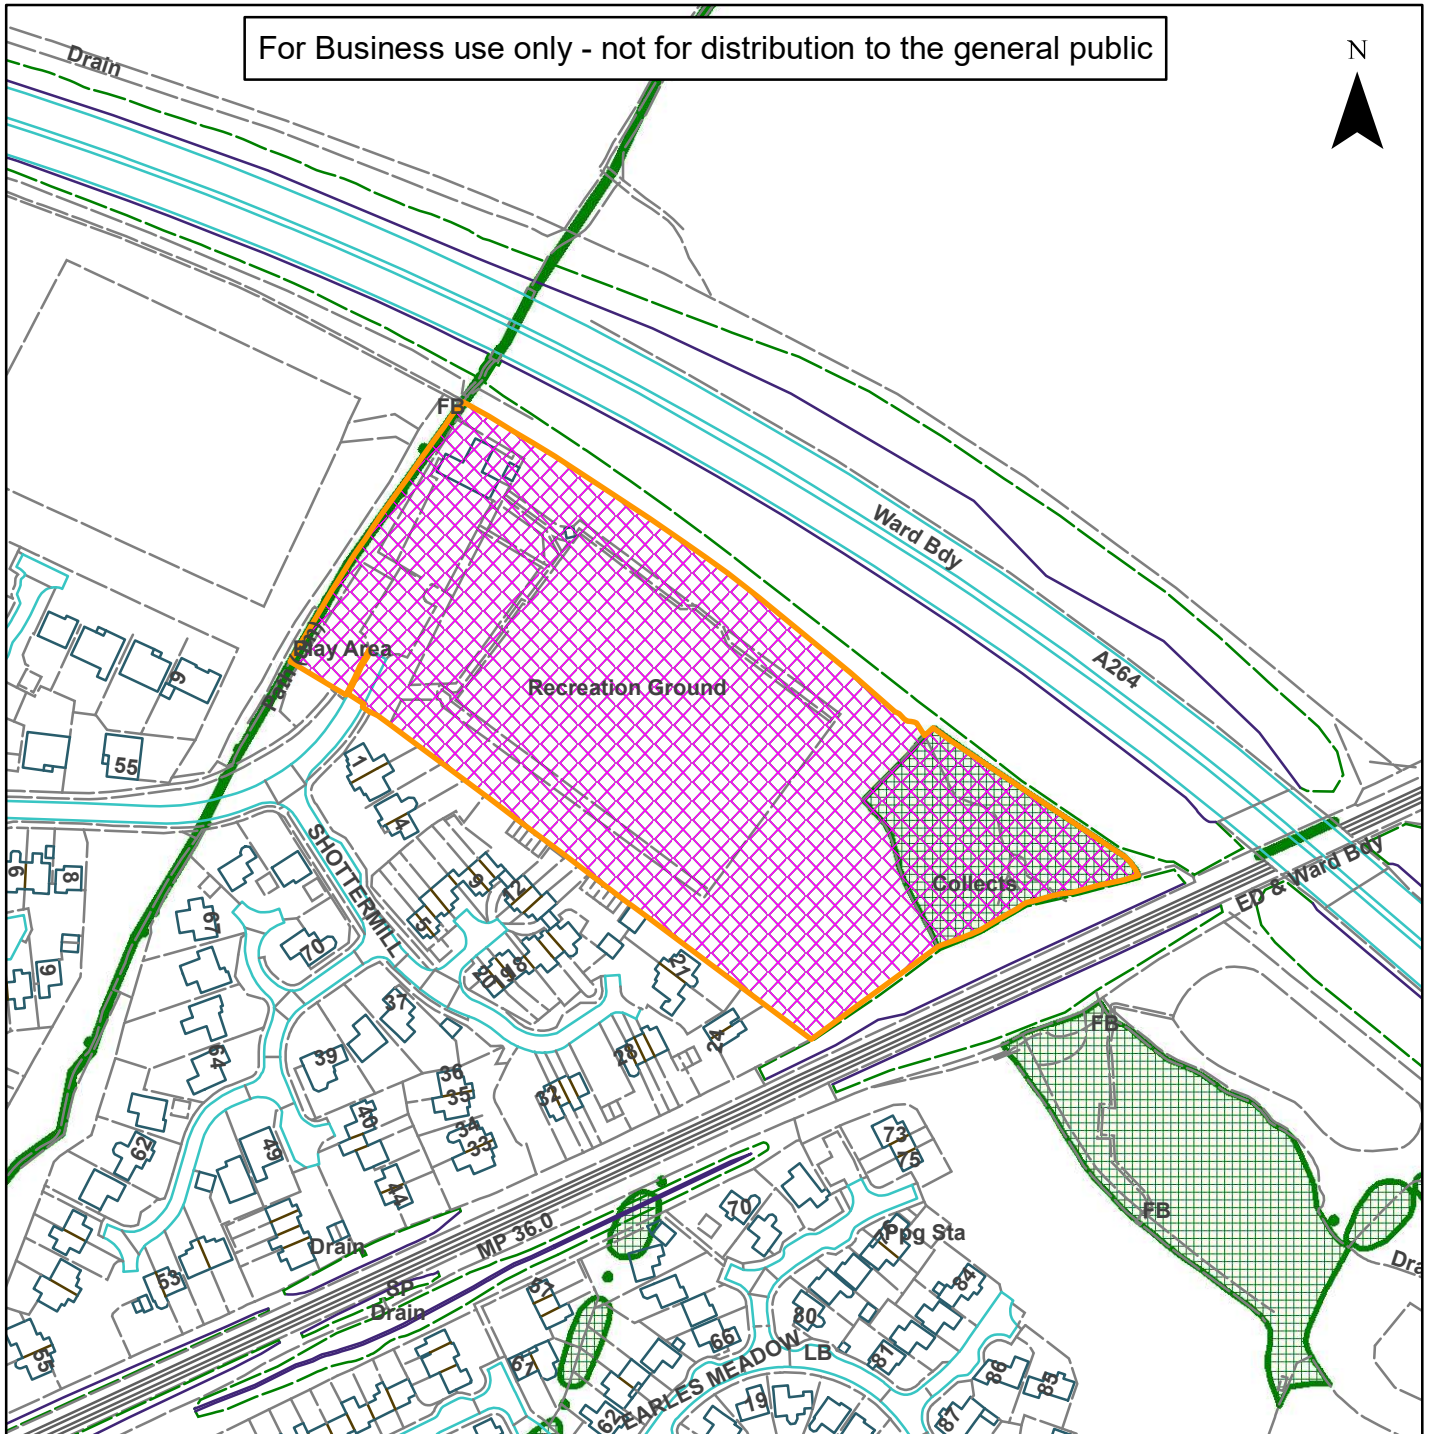

08) DC/22/1474

Horsham
District
Council

Roffey Football Club, Bartholomew Way, Horsham, West Sussex,
RH12 5JL

For Business use only - not for distribution to the general public

N

Scale: 1:2,500

Reproduced by permission of Ordnance Survey map on behalf
of HMSO. © Crown copyright and database rights (2019).
Ordnance Survey Licence.100023865